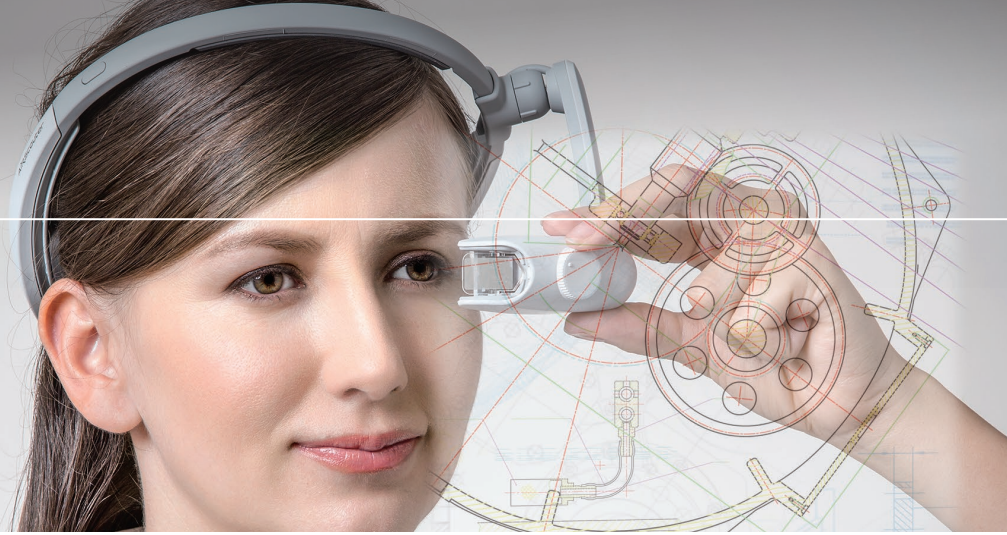

EYE OPENING

smart technology

AiRScouter
WD-200B