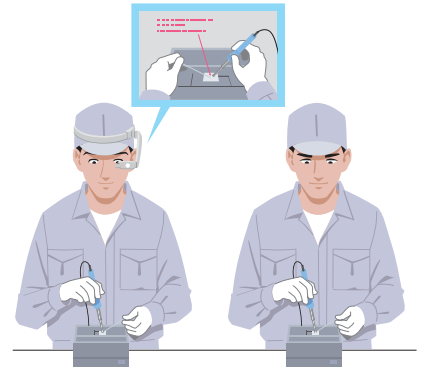

# AiRScouter

WD-200B

HEAD-MOUNT DISPLAY UNIT

OPEN YOUR EYES  
to a new way of working

AiRScouter

The AiRScouter WD-200B from Brother is designed to transform workplace productivity by bringing essential information directly to the user's field of view. From field training to logistics, the AiRScouter can boost efficiency and modernise workflow in a variety of environments

#### Key Features

- HDMI connection
- 720p resolution
- 30cm-5m focus dial
- Flexible headband

Get the assistance you need instantly by having instructions available in your field of view instead of stopping work to track down manuals and computers. This is perfect for assembly line situations where speed and accuracy is critical.