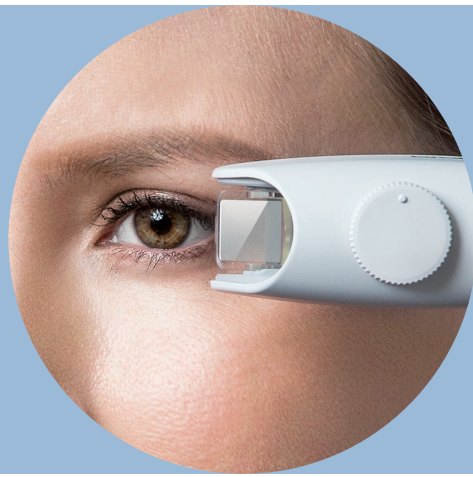

# AiRScouter

WD-200B

HEAD-MOUNT DISPLAY UNIT

OPEN YOUR EYES  
to a new way of working

AiRScouter

The AiRScouter WD-200B from Brother is designed to transform workplace productivity by bringing essential information directly to the user's field of view. From field training to logistics, the AiRScouter can boost efficiency and modernise workflow in a variety of environments

#### Key Features

- HDMI connection
- 720p resolution
- 30cm-5m focus dial
- Flexible headband

Get the assistance you need instantly by having instructions available in your field of view instead of stopping work to track down manuals and computers. This is perfect for assembly line situations where speed and accuracy is critical.

## High resolution, low eye strain

The AiRScouter's LCD panel and optical design results in a bright and crisp 720p high resolution output while a focus dial allows the user to select the distance from 5cm to 30m to reduce eye strain.

## Perfect fit and functionality

The newly designed headband and its flexible arm ensures that the AiRScouter WD-200B attaches to the user comfortably and securely for uninterrupted performance.