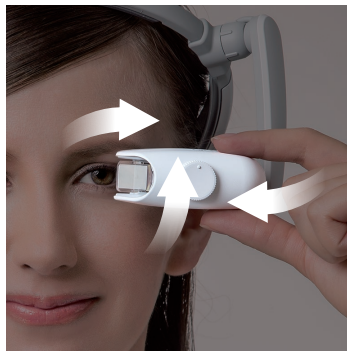

Perfect fit and functionality

The newly designed headband and its flexible arm ensures that the AiRScouter WD-200B attaches to the user comfortably and securely for uninterrupted performance.