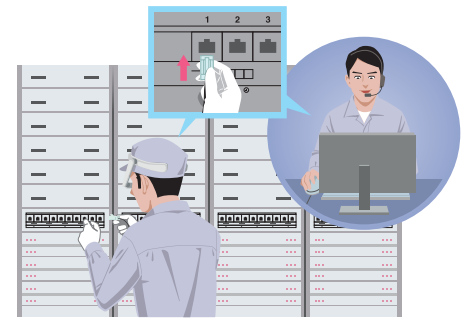

## High resolution, low eye strain

The AiRScouter's LCD panel and optical design results in a bright and crisp 720p high resolution output while a focus dial allows the user to select the distance from 5cm to 30m to reduce eye strain.

## Perfect fit and functionality

The newly designed headband and its flexible arm ensures that the AiRScouter WD-200B attaches to the user comfortably and securely for uninterrupted performance.

### Ideal Uses

- Remote assistance
- Warehouse stocktaking
- Skills training
- Security forces
- Assembly line work

For tasks that require communication with remote experts, the AiRScouter allows the user to share their point of view via third-party detachable USB camera (not included) and mobile network device. This is perfect for maintenance work, stock taking and guiding teams through complex physical tasks in the field.