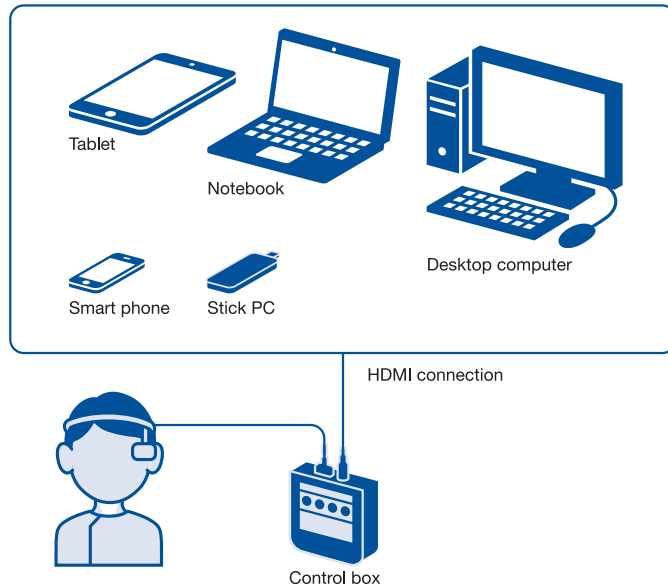

ASSEMBLY SUPPORT

Collaboration with AiRScouter through an array of desktop and mobile devices

The AiRScouter has been built with compatibility in mind with easy connections to a wide variety of devices such as PCs, tablets and smart phones available.

Connectivity Options

PC sticks and tablets that use the Intel Atom processor may be below the CPU requirements needed to use OmniJoin. Therefore, Brother does not recommend the use of OmniJoin on this kind of device without prior testing

Specifications

Model Name		WD-200B
EAN code		4977766754392
Head display		One-eye
Dimensions	Head display unit	266(H)x182.9(W)x28.8(D) mm / 10.5(H)x7.2(W)x1.1(D) in Cable length: 2m / 6.6ft
	Control box	115(H)x84(W)x28.8(D) mm / 4.5(H)x3.3(W)x1.1(D) in
Weight	Head display unit	Approx. 145g (incl. cable) / Approx. 5.1oz (incl. cable)
	Control box	Approx. 190g / 6.7oz
Video Input	Interface*1	HDMI with HDCP support
	HDMI resolution	720p (1280x720pixels)
Display	Resolution	720p (1280x720pixels)
	Colour	16770K colors
	Focus adjustment	Adjustable between approx. 30cm to 5m (12" to 200")
Operating environment	Size	Angle of view approx. 17.8° (13" at 1m away)
	Temperature	0 to 40°C / 10 to 35°C (battery charge)
	Humidity	20~80% (non condensing)
Functions		Brightness (5 levels) / Screen rotation (For left eye/right eye)*2 Key lock / Magnifier mode*3
Wearing style		Headband style with Flexible-Arm
Power		AC adaptor, Embedded battery, USB micro-B port for supplying from external mobile battery *4
Battery length		Approx. 4 hours
Power consumption *5		Approx. 2.5W
Power input		DC5V 1A+
Packing	Size	233(W) x 270(D) x H 113(H) mm / 9.2(W) x 10.6(D) x H 4.4(H) in
	Weight	Approx. 1.0kg / 2.2lb
Bundled items		Head display, headband, control box, flexible arm, full-mirror, Li-ion battery, AC adaptor, pads, strap, cable clip, user's guide.

OPTIONAL EXTRAS

- Headband and headband pad set - HB20PD
- Flexible arm for right eye - AM20R
- Flexible arm for left eye - AM20L
- Lithium Ion battery - BT-200
- Half Mirror - MR20H

* 1 Full HD (1920x1080p) input is not supported for HDMI connection. * 2 This function is for the use with optional AM-20R (Flexible Arm for Right Eye) * 3 When you integrate the product in the system, you need to make sure that the entire system is complied with IEC60601-1. * 4 You can connect a 3rd party external mobile battery to operate AiRScouter. You cannot charge the embedded battery via micro USB port. * 5 When connected via the AC adaptor.

* AiRScouter is a Brother Industries, Ltd.'s trademark or registered trademark in Japan and other countries. * HDMI, HDMI logo and High-Definition Multimedia Interface are trademark or registered trademark of HDMI Licensing, LLC in the United States and other countries. * All other trademarks and registered trademarks are the property of their respective owners. * The product's design and specifications are subject to change without notice.